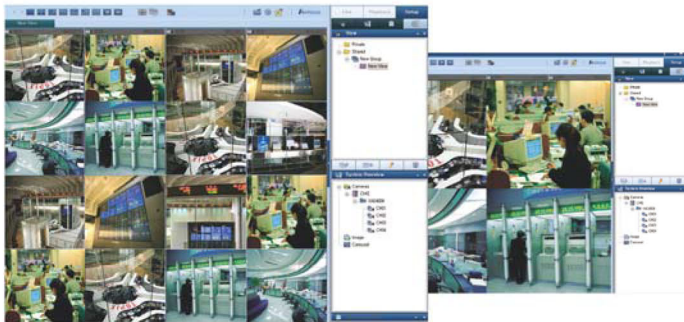

Stand Alone DVR